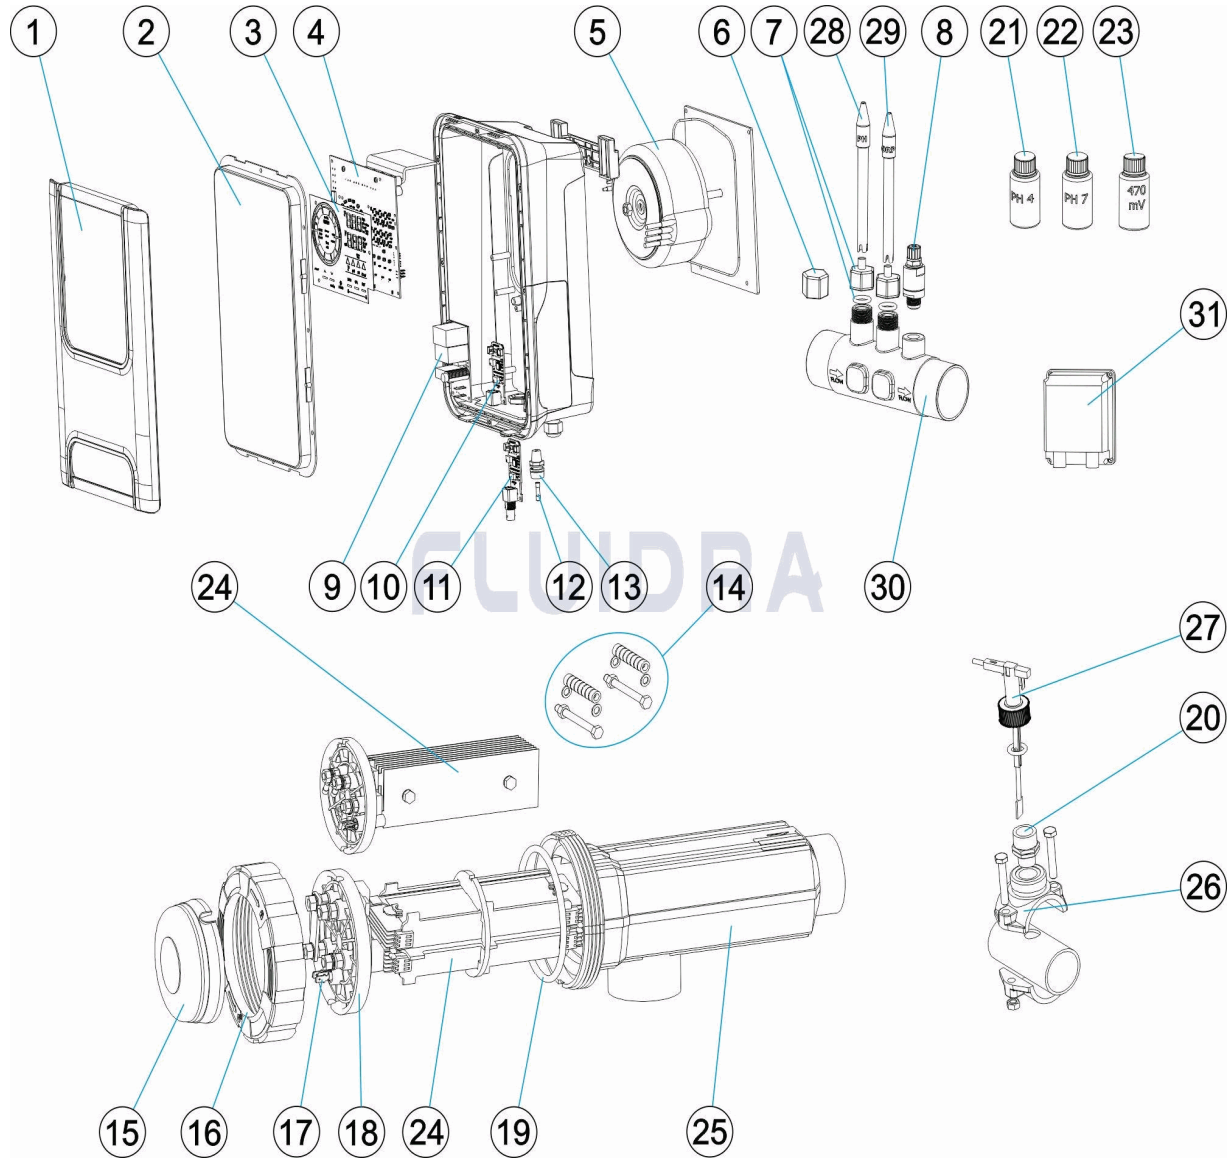

CODE 74183, 74184, 74185, 74186, 74187, 74188, 74189, 74190, 74191, 74192,
74193, 74194, 74195, 74196, 74197

DESCRIPTION: EXPERT ELECTROLYSIS SYSTEM

ENGLISH

POS	CODE	DESCRIPTION	QUANTITY	POS	CODE	DESCRIPTION	QUANTITY
1	4408040526	FRONT FRAME		8	* 4408040068	PH-MINUS INJECTION VALVE 3/8"	
2	4408060156	BLACK FRONT COVER		9	4408040292	PBA FILTER CONTROL	
3	4408040525	EXPERT KEYPAD		10	* 4408040365	PBA CONTROL ORP	
4	* 4408040287	POWER CARD SMN-7		11	* 4408040293	PBA CONTROL PH	
4	* 4408040288	POWER CARD SMN-12		12	* 4408041112	FUSE 1A	
4	* 4408040289	POWER CARD SMN-21		12	* 4408041113	FUSE 2A	
4	* 4408040290	POWER CARD SMN-30		12	* 4408041114	FUSE 3A	
4	* 4408040291	POWER CARD SMN-40		12	* 4408041204	FUSE 4A	
5	* 4408040265	POWER TRANSFORMER 110 VA		13	4408040523	FUSE HOLDER 5X20	
5	* 4408040266	POWER TRANSFORMER 190 VA		14	* 4408040073	ELECTRODE FIXING KIT	
5	* 4408040267	POWER TRANSFORMER 230 VA		15	4408040527	CONTACT PROTECTION	
5	* 4408040268	POWER TRANSFORMER 340 VA		16	4408040271	CELL THREADED RING	