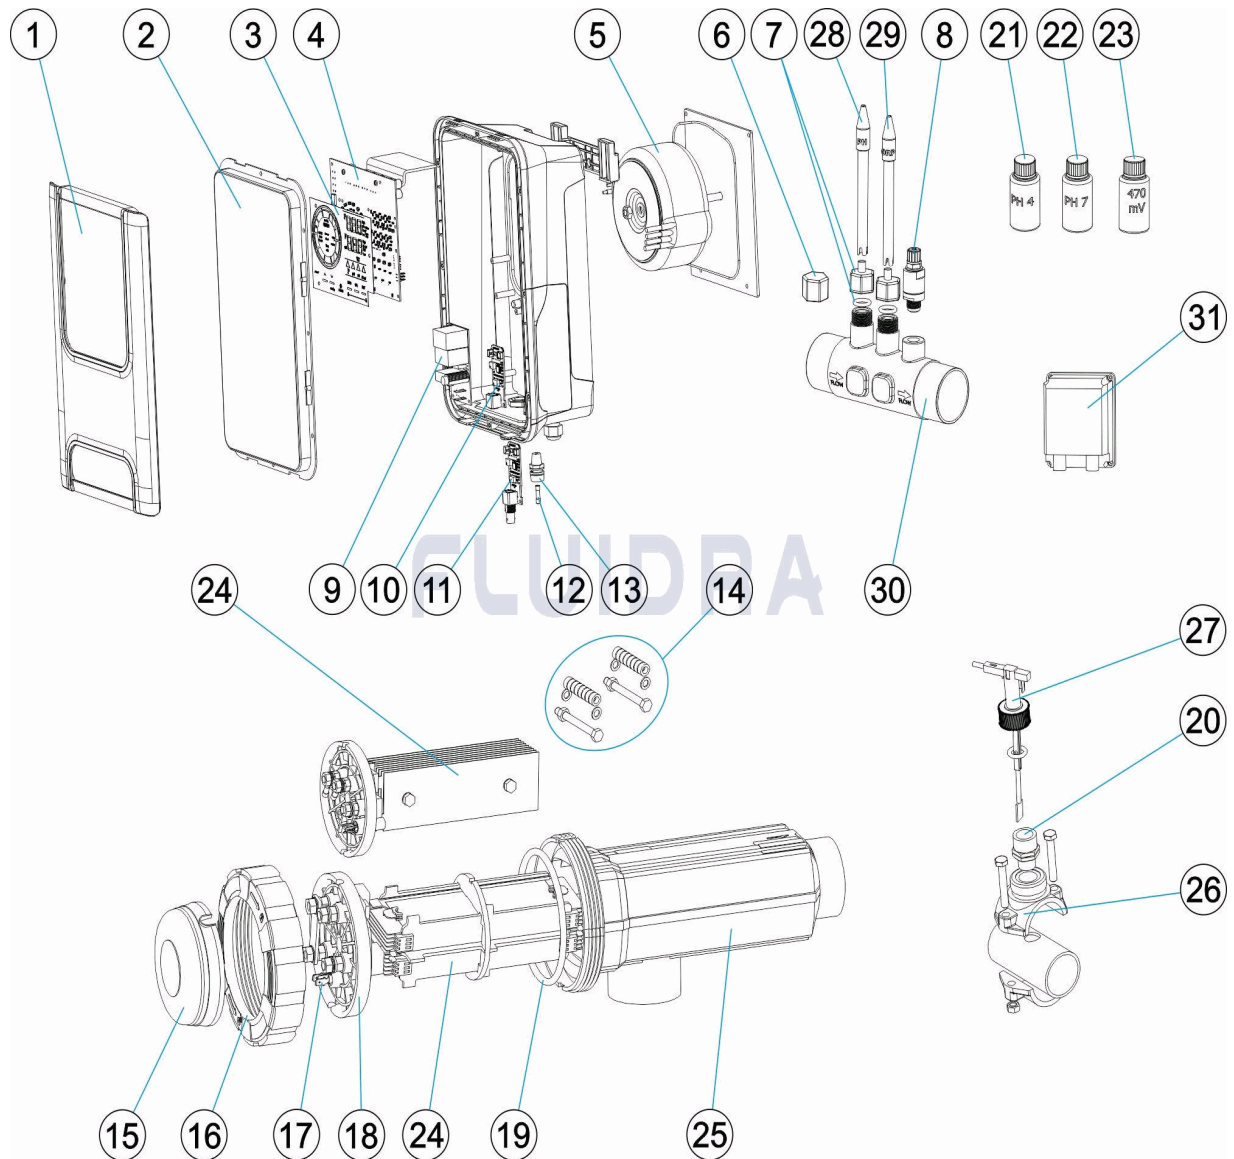

CODICE 74183, 74184, 74185, 74186, 74187, 74188, 74189, 74190, 74191, 74192,
74193, 74194, 74195, 74196, 74197

DESCRIZIONE: SISTEMA ELECTROLISI EXPERT

ITALIANO

POS	CODICE	DESCRIZIONE	QUANTITA'	POS	CODICE	DESCRIZIONE	QUANTITA'
1	4408040526	CORNICE FRONTALE		8	* 4408040068	VALVOLA INIEZIONE PH-MINUS 3/8"	
2	4408060156	COPERCHIO ANTERIORE NERO		9	4408040292	PBA FILTRO	
3	4408040525	TASTIERA EXPERT		10	* 4408040365	PBA ORP	
4	* 4408040287	CARTA POTENZA SMN-7		11	* 4408040293	PBA PH	
4	* 4408040288	CARTA POTENZA SMN-12		12	* 4408041112	FUSIVILE 1A	
4	* 4408040289	CARTA POTENZA SMN-21		12	* 4408041113	FUSIVILE 2A	
4	* 4408040290	CARTA POTENZA SMN-30		12	* 4408041114	FUSIVILE 3A	
4	* 4408040291	CARTA POTENZA SMN-40		12	* 4408041204	FUSIVILE 4A	
5	* 4408040265	TRANSFORMATORE POTENZA 110 VA		13	4408040523	PORTAFUSIBILI 5X20 CORPO	
5	* 4408040266	TRANSFORMATORE POTENZA 190 VA		14	* 4408040073	ELETTRODI KIT ANCORAGGIO	
5	* 4408040267	TRANSFORMATORE POTENZA 230 VA		15	4408040527	PROTECTORE CONTATTI	
5	* 4408040268	TRANSFORMATORE POTENZA 340 VA		16	4408040271	ANELLO FILETTATO CELLA	

* SI FACCIA RIFERIMENTO AL FOGLIO DELLE OSSERVAZIONI